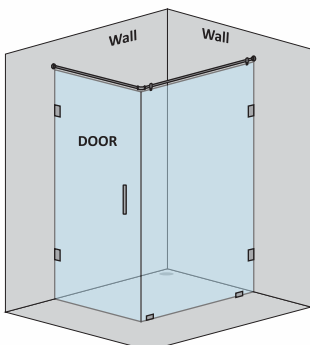

CAPTIVATE-A (R) - L SHAPE SHOWER PARTITION

1 Fixed glass + 1 Door(on wall) (with round shape stabilizer set & door handle)				
Specification	Item Code	Width(mm)	Height(mm)	MRP(Rs.)
8mm Clear Glass, CP finish hw	SPLS8105AA	1500-1700	1950	34680
8mm Clear Glass, CP finish hw	SPLS8105AB	1701-1900	1950	36720
10mm Clear Glass, CP finish hw	SPLS1105AA	1500-1700	1950	35700
10mm Clear Glass, CP finish hw	SPLS1105AB	1701-1900	1950	37740