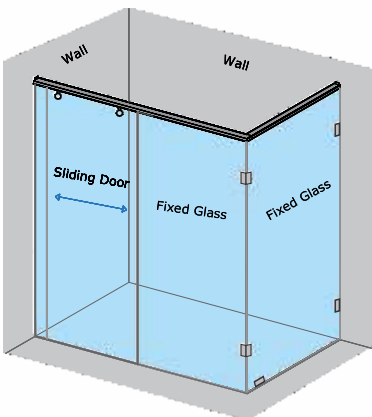

ARISTOS - CORNER SLIDING SHOWER PARTITION

NEW

2 Fixed Glass + 1 Sliding Door on Wall (CP Finish)				
Specification	Item Code	Width(mm)	Height(mm)	MRP(Rs.)
8mm Clear Glass, CP finish hw	SPCS8505AA	1800-2200	2000	44000
8mm Clear Glass, CP finish hw	SPCS8505AB	2201-2600	2000	49250
8mm Clear Glass, CP finish hw	SPCS8505AC	2601-3000	2000	53500