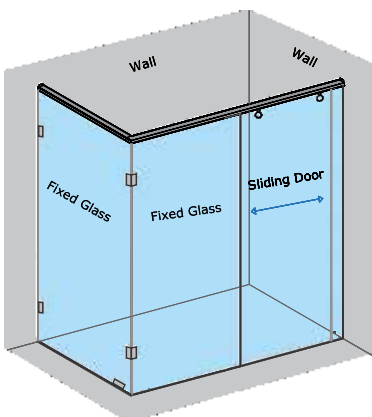

ARISTOS-B - CORNER SLIDING SHOWER PARTITION

NEW

2 Fixed Glass + 1 Sliding Door on Wall (Black Matte Finish)				
Specification	Item Code	Width(mm)	Height(mm)	MRP(Rs.)
8mm Clear Glass, BM finish hw	SPCS8505AD	1800-2200	2000	48400
8mm Clear Glass, BM finish hw	SPCS8505AE	2201-2600	2000	54180
8mm Clear Glass, BM finish hw	SPCS8505AF	2601-3000	2000	58850