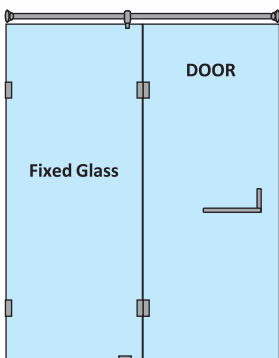

GIANA-A (R) WALL-TO-WALL SHOWER PARTITION

1 Fixed Glass + 1 Door(on glass)(with round shape stabilizer rod set & door Handle)				
Specification	Item Code	Width(mm)	Height(mm)	MRP(Rs.)
8mm Clear Glass, CP finish hw	SPWW8103AA	800-1200	1950	23870
8mm Clear Glass, CP finish hw	SPWW8103AB	1201-1600	1950	28460
8mm Clear Glass, CP finish hw	SPWW8103AC	1601-2000	1950	31720
10mm Clear Glass, CP finish hw	SPWW1103AA	800-1200	1950	27540
10mm Clear Glass, CP finish hw	SPWW1103AB	1201-1600	1950	31820
10mm Clear Glass, CP finish hw	SPWW1103AC	1601-2000	1950	35190