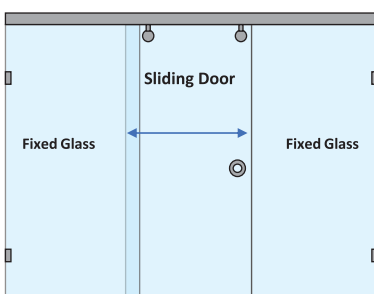

ELISA-B XL - WALL-TO-WALL SLIDING SHOWER PARTITION

2 Fixed Glass + 1 Sliding Door in center(CP Finish)				
Specification	Item Code	Width(mm)	Height(mm)	MRP(Rs.)
8mm Clear Glass, CP finish hw	SPWW8502AD	1000-1500	2000	40700
8mm Clear Glass, CP finish hw	SPWW8502AE	1601-2000	2000	42230
8mm Clear Glass, CP finish hw	SPWW8502AF	2001-2500	2000	43700