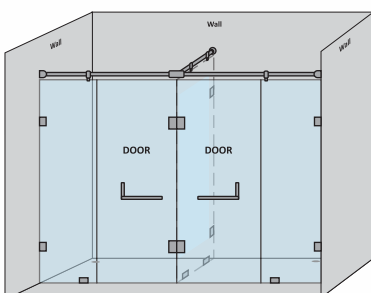

ADELE-G (R) – T SHAPE SHOWER PARTITION

3 Fixed Glass + 2 Door(on wall)(with round shape stabilizer rod set & door Handle)				
Specification	Item Code	Width(mm)	Height(mm)	MRP(Rs.)
8mm Clear Glass, CP finish hw	SPTS8113AA	2700-3000	1950	55200
8mm Clear Glass, CP finish hw	SPTS8113AB	3001-3400	1950	58750
8mm Clear Glass, CP finish hw	SPTS8113AC	3401-3800	1950	61510
8mm Clear Glass, CP finish hw	SPTS8113AC	3801-4200	1950	64460
8mm Clear Glass, CP finish hw	SPTS8113AC	4201-4500	1950	67300
10mm Clear Glass, CP finish hw	SPTS1113AA	2700-3000	1950	63480
10mm Clear Glass, CP finish hw	SPTS1113AB	3001-3400	1950	67560
10mm Clear Glass, CP finish hw	SPTS1113AC	3401-3800	1950	70740
10mm Clear Glass, CP finish hw	SPTS1113AC	3801-4200	1950	74130
10mm Clear Glass, CP finish hw	SPTS1113AC	4201-4500	1950	77400