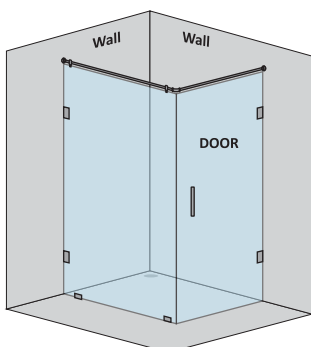

CAPTIVATE-A (S) - L SHAPE SHOWER PARTITION

1 Fixed glass + 1 Door(on wall) (with square shape stabilizer set & door handle)				
Specification	Item Code	Width(mm)	Height(mm)	MRP(Rs.)
8mm Clear Glass, CP finish hw	SPLS8305AA	1500-1700	1950	36410
8mm Clear Glass, CP finish hw	SPLS8305AB	1701-1900	1950	38560
10mm Clear Glass, CP finish hw	SPLS1305AA	1500-1700	1950	37490
10mm Clear Glass, CP finish hw	SPLS1305AB	1701-1900	1950	39630