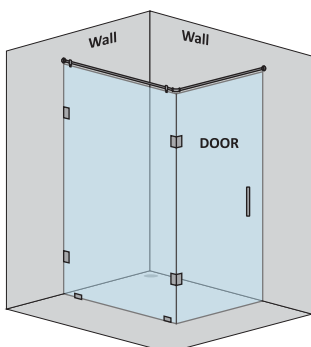

CAPTIVATE-B (S) – L SHAPE SHOWER PARTITION

1 Fixed glass + 1 Door(on wall) (with square shape stabilizer set & door handle)				
Specification	Item Code	Width(mm)	Height(mm)	MRP(Rs.)
8mm Clear Glass, CP finish hw	SPLS8306AA	1500-1700	1950	36410
8mm Clear Glass, CP finish hw	SPLS8306AB	1701-1900	1950	38560
10mm Clear Glass, CP finish hw	SPLS1306AA	1500-1700	1950	37490
10mm Clear Glass, CP finish hw	SPLS1306AB	1701-1900	1950	39630