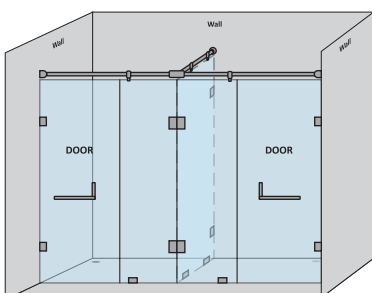

ADELE-W (S) – T SHAPE SHOWER PARTITION

3 Fixed Glass + 2 Door(on wall)(with square shape stabilizer rod set & door Handle)				
Specification	Item Code	Width(mm)	Height(mm)	MRP(Rs.)
8mm Clear Glass, CP finish hw	SPTS8314AA	2700-3000	1950	57960
8mm Clear Glass, CP finish hw	SPTS8314AB	3001-3400	1950	61690
8mm Clear Glass, CP finish hw	SPTS8314AC	3401-3800	1950	64590
8mm Clear Glass, CP finish hw	SPTS8314AC	3801-4200	1950	67680
8mm Clear Glass, CP finish hw	SPTS8314AC	4201-4500	1950	70670
10mm Clear Glass, CP finish hw	SPTS1314AA	2700-3000	1950	66650
10mm Clear Glass, CP finish hw	SPTS1314AB	3001-3400	1950	70940
10mm Clear Glass, CP finish hw	SPTS1314AC	3401-3800	1950	74280
10mm Clear Glass, CP finish hw	SPTS1314AC	3801-4200	1950	77840
10mm Clear Glass, CP finish hw	SPTS1314AC	4201-4500	1950	81270