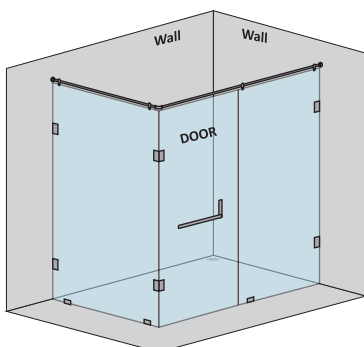

CAPTIVATE-C (S) - L SHAPE SHOWER PARTITION

2 Fixed Glass + 1 Door(in corner)(with square shape stabilizer rod set & door Handle)				
Specification	Item Code	Width(mm)	Height(mm)	MRP(Rs.)
8mm Clear Glass, CP finish hw	SPLS8307AA	1800-2000	1950	41230
8mm Clear Glass, CP finish hw	SPLS8307AB	2001-2400	1950	43380
8mm Clear Glass, CP finish hw	SPLS8307AC	2401-2800	1950	46050
8mm Clear Glass, CP finish hw	SPLS8307AD	2801-3000	1950	51300
10mm Clear Glass, CP finish hw	SPLS1307AA	1800-2000	1950	48200
10mm Clear Glass, CP finish hw	SPLS1307AB	2001-2400	1950	53340
10mm Clear Glass, CP finish hw	SPLS1307AC	2401-2500	1950	58370
10mm Clear Glass, CP finish hw	SPLS1307AD	2801-3000	1950	63510