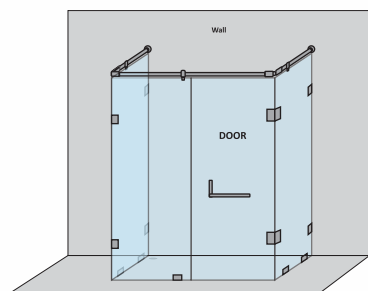

PODIUM-A (R) - C SHAPE SHOWER PARTITION

3 Fixed Glass + 1 Door(with round shape stabilizer rod set & door Handle)				
Specification	Item Code	Width(mm)	Height(mm)	MRP(Rs.)
8mm Clear Glass, CP finish hw	SPCS8111AA	2500-2800	1950	49470
8mm Clear Glass, CP finish hw	SPCS8111AB	2801-3200	1950	53750
8mm Clear Glass, CP finish hw	SPCS8111AC	3201-3600	1950	56710
8mm Clear Glass, CP finish hw	SPCS8111AD	3601-4000	1950	59100
10mm Clear Glass, CP finish hw	SPCS1111AA	2500-2800	1950	56890
10mm Clear Glass, CP finish hw	SPCS1111AB	2801-3200	1950	61810
10mm Clear Glass, CP finish hw	SPCS1111AC	3201-3600	1950	65220
10mm Clear Glass, CP finish hw	SPCS1111AD	3601-4000	1950	67970