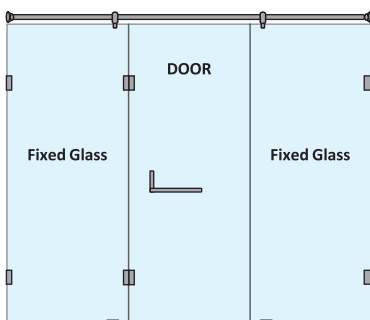

GIANA-B (R) WALL-TO-WALL SHOWER PARTITION

2 Fixed Glass + 1 Door(in center)(with round shape stabilizer rod set & door Handle)				
Specification	Item Code	Width(mm)	Height(mm)	MRP(Rs.)
8mm Clear Glass, CP finish hw	SPWW8104AA	1200-1600	1950	32230
8mm Clear Glass, CP finish hw	SPWW8104AB	1601-2000	1950	34370
8mm Clear Glass, CP finish hw	SPWW8104AC	2001-2400	1950	40600
8mm Clear Glass, CP finish hw	SPWW8104AC	2401-2500	1950	44170
10mm Clear Glass, CP finish hw	SPWW1104AA	1200-1600	1950	38660
10mm Clear Glass, CP finish hw	SPWW1104AB	1601-2000	1950	43760
10mm Clear Glass, CP finish hw	SPWW1104AC	2001-2400	1950	48860
10mm Clear Glass, CP finish hw	SPWW1104AC	2401-2500	1950	52840