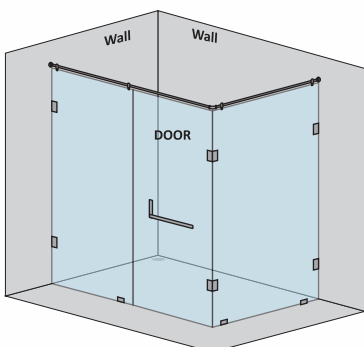

CAPTIVATE-C (R) - L SHAPE SHOWER PARTITION

2 Fixed Glass + 1 Door(in corner)(with round shape stabilizer rod set & door Handle)

Specification	Item Code	Width(mm)	Height(mm)	MRP(Rs.)
8mm Clear Glass, CP finish hw	SPLS8107AA	1800-2000	1950	38250
8mm Clear Glass, CP finish hw	SPLS8107AB	2001-2400	1950	41310
8mm Clear Glass, CP finish hw	SPLS8107AC	2401-2800	1950	45390
8mm Clear Glass, CP finish hw	SPLS8107AD	2801-3000	1950	50490
10mm Clear Glass, CP finish hw	SPLS1107AA	1800-2000	1950	44680
10mm Clear Glass, CP finish hw	SPLS1107AB	2001-2400	1950	49160
10mm Clear Glass, CP finish hw	SPLS1107AC	2401-2500	1950	53860
10mm Clear Glass, CP finish hw	SPLS1107AD	2801-3000	1950	58000