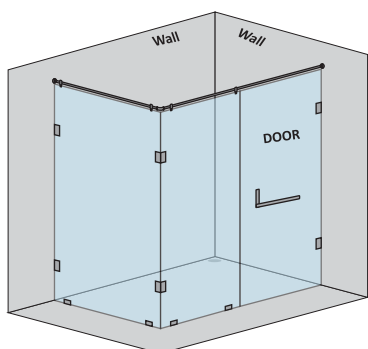

CAPTIVATE-W (S) – L SHAPE SHOWER PARTITION

2 Fixed Glass + 1 Door(on wall)(with square shape stabilizer rod set & door Handle)				
Specification	Item Code	Width(mm)	Height(mm)	MRP(Rs.)
8mm Clear Glass, CP finish hw	SPLS8309AA	1800-2000	1950	41230
8mm Clear Glass, CP finish hw	SPLS8309AB	2001-2400	1950	43380
8mm Clear Glass, CP finish hw	SPLS8309AC	2401-2800	1950	46050
8mm Clear Glass, CP finish hw	SPLS8309AD	2801-3000	1950	51300
10mm Clear Glass, CP finish hw	SPLS1309AA	1800-2000	1950	48200
10mm Clear Glass, CP finish hw	SPLS1309AB	2001-2400	1950	53340
10mm Clear Glass, CP finish hw	SPLS1309AC	2401-2500	1950	58370
10mm Clear Glass, CP finish hw	SPLS1309AD	2801-3000	1950	63510