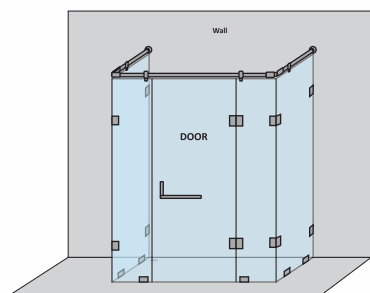

PODIUM-B (R) - C SHAPE SHOWER PARTITION

4 Fixed Glass + 1 Door(with round shape stabilizer set & door Handle)				
Specification	Item Code	Width(mm)	Height(mm)	MRP(Rs.)
8mm Clear Glass, CP finish hw	SPCS8112AA	2800-3200	1950	59870
8mm Clear Glass, CP finish hw	SPCS8112AB	3201-3600	1950	62730
8mm Clear Glass, CP finish hw	SPCS8112AC	3601-4000	1950	66100
8mm Clear Glass, CP finish hw	SPCS1112AA	2800-3200	1950	70380
10mm Clear Glass, CP finish hw	SPCS1112AB	3201-3600	1950	73440
10mm Clear Glass, CP finish hw	SPCS1112AC	3601-4000	1950	76500