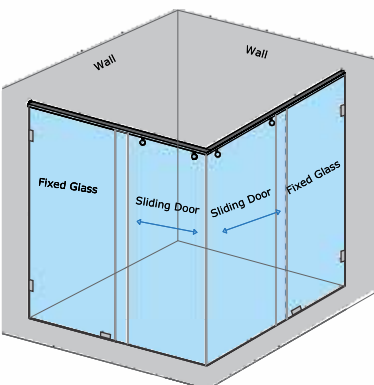

ENCLAVE - CORNER SLIDING SHOWER PARTITION

NEW

2 Fixed Glass + 2 Sliding Doors in Corner (CP Finish)				
Specification	Item Code	Width(mm)	Height(mm)	MRP(Rs.)
8mm Clear Glass, CP finish hw	SPCS8503AA	1800-2200	2000	44000
8mm Clear Glass, CP finish hw	SPCS8503AB	2201-2600	2000	49250
8mm Clear Glass, CP finish hw	SPCS8503AC	2601-3000	2000	53700