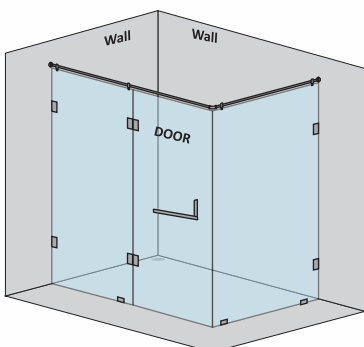

CAPTIVATE-G (R) – L SHAPE SHOWER PARTITION

2 Fixed Glass + 1 Door(on glass)(with Round shape stabilizer rod set & door Handle)

Specification	Item Code	Width(mm)	Height(mm)	MRP(Rs.)
8mm Clear Glass, CP finish hw	SPLS8108AA	1800-2000	1950	38250
8mm Clear Glass, CP finish hw	SPLS8108AB	2001-2400	1950	41310
8mm Clear Glass, CP finish hw	SPLS8108AC	2401-2800	1950	45390
8mm Clear Glass, CP finish hw	SPLS8108AD	2801-3000	1950	50490
10mm Clear Glass, CP finish hw	SPLS1108AA	1800-2000	1950	44680
10mm Clear Glass, CP finish hw	SPLS1108AB	2001-2400	1950	49160
10mm Clear Glass, CP finish hw	SPLS1108AC	2401-2500	1950	53860
10mm Clear Glass, CP finish hw	SPLS1108AD	2801-3000	1950	58000