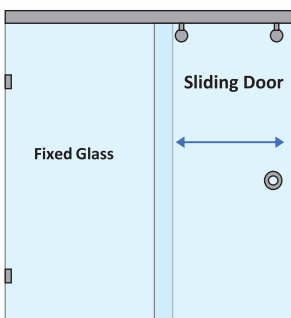

Premium colour options available

Matt Black

French Gold

Rose Gold

ELISA - WALL-TO-WALL SLIDING SHOWER PARTITION

1 Fixed Glass + 1 Sliding Door(CP Finish)				
Specification	Item Code	Width(mm)	Height(mm)	MRP(Rs.)
8mm Clear Glass, CP finish hw	SPWW8501AA	1000-1500	2000	30090
8mm Clear Glass, CP finish hw	SPWW8501AB	1501-2000	2000	33150