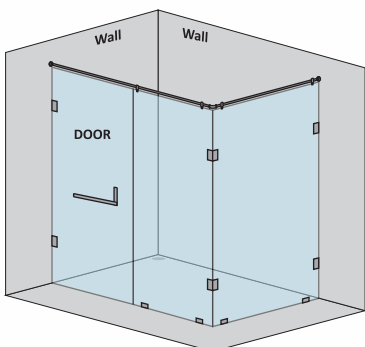

CAPTIVATE-W (R) – L SHAPE SHOWER PARTITION

2 Fixed Glass + 1 Door(on wall)(with round shape stabilizer rod set & door Handle)				
Specification	Item Code	Width(mm)	Height(mm)	MRP(Rs.)
8mm Clear Glass, CP finish hw	SPLS8109AA	1800-2000	1950	32230
8mm Clear Glass, CP finish hw	SPLS8109AB	2001-2400	1950	34370
8mm Clear Glass, CP finish hw	SPLS8109AC	2401-2800	1950	40600
8mm Clear Glass, CP finish hw	SPLS8109AD	2801-3000	1950	44170
10mm Clear Glass, CP finish hw	SPLS1109AA	1800-2000	1950	38660
10mm Clear Glass, CP finish hw	SPLS1109AB	2001-2400	1950	43760
10mm Clear Glass, CP finish hw	SPLS1109AC	2401-2500	1950	48860
10mm Clear Glass, CP finish hw	SPLS1109AD	2801-3000	1950	52840