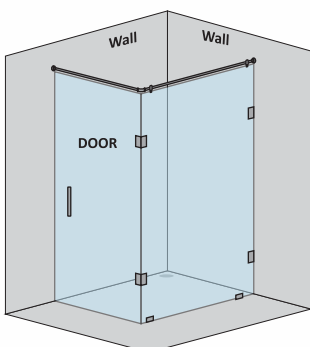

CAPTIVATE-B (R) – L SHAPE SHOWER PARTITION

1 Fixed glass + 1 Door(on glass) (with round shape stabilizer set & door handle)				
Specification	Item Code	Width(mm)	Height(mm)	MRP(Rs.)
8mm Clear Glass, CP finish hw	SPLS8106AA	1500-1700	1950	34680
8mm Clear Glass, CP finish hw	SPLS8106AB	1701-1900	1950	36720
10mm Clear Glass, CP finish hw	SPLS1106AA	1500-1700	1950	35700
10mm Clear Glass, CP finish hw	SPLS1106AB	1701-1900	1950	37740