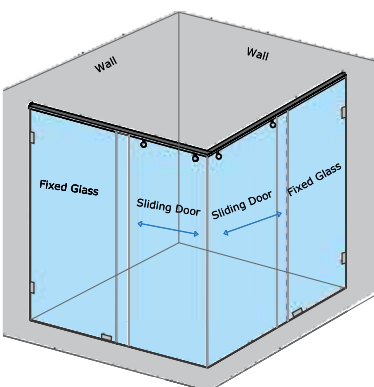

ENCLAVE-B - CORNER SLIDING SHOWER PARTITION

NEW

2 Fixed Glass + 2 Sliding Doors in Corner (Black Matte Finish)				
Specification	Item Code	Width(mm)	Height(mm)	MRP(Rs.)
8mm Clear Glass, BM finish hw	SPCS8504AD	1800-2200	2000	48400
8mm Clear Glass, BM finish hw	SPCS8504AE	2201-2600	2000	54180
8mm Clear Glass, BM finish hw	SPCS8504AF	2601-3000	2000	59070