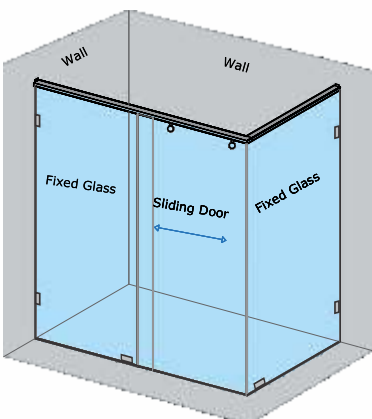

ARISTOS SIGNA - CORNER SLIDING SHOWER PARTITION

NEW

2 Fixed Glass + 1 Sliding Door on corner (CP Finish)				
Specification	Item Code	Width(mm)	Height(mm)	MRP(Rs.)
8mm Clear Glass, CP finish hw	SPCS8506AA	1800-2200	2000	43500
8mm Clear Glass, CP finish hw	SPCS8506AB	2201-2600	2000	48700
8mm Clear Glass, CP finish hw	SPCS8506AC	2601-3000	2000	53000