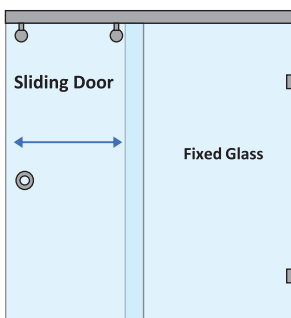

ELISA-B -WALL-TO-WALL SLIDING SHOWER PARTITION

1 Fixed Glass + 1 Sliding Door(Black Matte Finish)				
Specification	Item Code	Width(mm)	Height(mm)	MRP(Rs.)
8mm Clear Glass, Black Matte finish hw	SPWW8501AC	1000-1500	2000	33100
8mm Clear Glass, Black Matte finish hw	SPWW8501AD	1501-2000	2000	36470