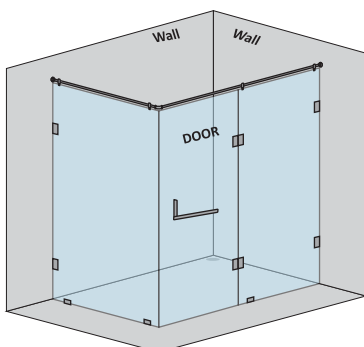

CAPTIVATE-G (S) – L SHAPE SHOWER PARTITION

2 Fixed Glass + 1 Door(on glass)(with square shape stabilizer rod set & door Handle)				
Specification	Item Code	Width(mm)	Height(mm)	MRP(Rs.)
8mm Clear Glass, CP finish hw	SPLS8308AA	1800-2000	1950	40160
8mm Clear Glass, CP finish hw	SPLS8308AB	2001-2400	1950	43380
8mm Clear Glass, CP finish hw	SPLS8308AC	2401-2800	1950	47660
8mm Clear Glass, CP finish hw	SPLS8308AD	2801-3000	1950	53010
10mm Clear Glass, CP finish hw	SPLS1308AA	1800-2000	1950	46910
10mm Clear Glass, CP finish hw	SPLS1308AB	2001-2400	1950	51620
10mm Clear Glass, CP finish hw	SPLS1308AC	2401-2500	1950	56550
10mm Clear Glass, CP finish hw	SPLS1308AD	2801-3000	1950	60900