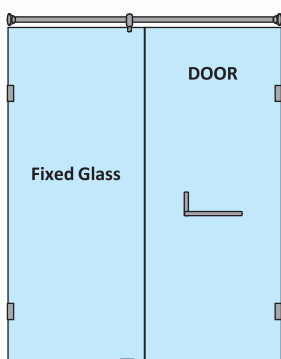

HYBRIS-C (R) WALL-TO-WALL SHOWER PARTITION

1 Fixed Glass + 1 Door(on wall)(with round shape stabilizer rod set & door Handle)				
Specification	Item Code	Width(mm)	Height(mm)	MRP(Rs.)
8mm Clear Glass, CP finish hw	SPWW8102AA	800-1200	1950	23870
8mm Clear Glass, CP finish hw	SPWW8102AB	1201-1600	1950	28460
8mm Clear Glass, CP finish hw	SPWW8102AC	1601-2000	1950	31720
10mm Clear Glass, CP finish hw	SPWW1102AA	800-1200	1950	27540
10mm Clear Glass, CP finish hw	SPWW1102AB	1201-1600	1950	31820
10mm Clear Glass, CP finish hw	SPWW1102AC	1601-2000	1950	35190