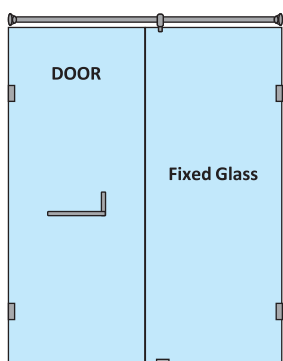

HYBRIS-C (S) WALL-TO-WALL SHOWER PARTITION

1 Fixed Glass + 1 Door(on wall)(with square shape stabilizer rod set & door Handle)				
Specification	Item Code	Width(mm)	Height(mm)	MRP(Rs.)
8mm Clear Glass, CP finish hw	SPWW8302AA	800-1200	1950	25060
8mm Clear Glass, CP finish hw	SPWW8302AB	1201-1600	1950	29880
8mm Clear Glass, CP finish hw	SPWW8302AC	1601-2000	1950	33310
10mm Clear Glass, CP finish hw	SPWW1302AA	800-1200	1950	28920
10mm Clear Glass, CP finish hw	SPWW1302AB	1201-1600	1950	33410
10mm Clear Glass, CP finish hw	SPWW1302AC	1601-2000	1950	36950