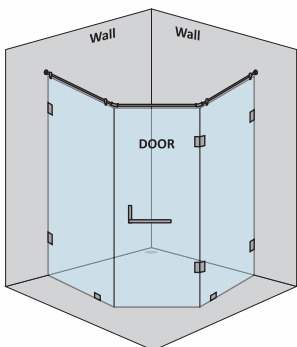

SOLITUDE (R) – PENTAGON SHAPE SHOWER PARTITION

2 Fixed Glass + 1 Door(135°corner)(with square shape stabilizer rod set & door Handle)

Specification	Item Code	Width(mm)	Height(mm)	MRP(Rs.)
8mm Clear Glass, CP finish hw	SPPS8110AA	1800-2000	1950	39270
8mm Clear Glass, CP finish hw	SPPS8110AB	2001-2400	1950	41310
8mm Clear Glass, CP finish hw	SPPS8110AC	2401-2800	1950	43860
8mm Clear Glass, CP finish hw	SPPS8110AD	2801-3000	1950	48860
10mm Clear Glass, CP finish hw	SPPS1101AA	1800-2000	1950	45900
10mm Clear Glass, CP finish hw	SPPS1101AB	2001-2400	1950	50800
10mm Clear Glass, CP finish hw	SPPS1101AC	2401-2800	1950	55590
10mm Clear Glass, CP finish hw	SPPS1101AD	2801-3000	1950	60490