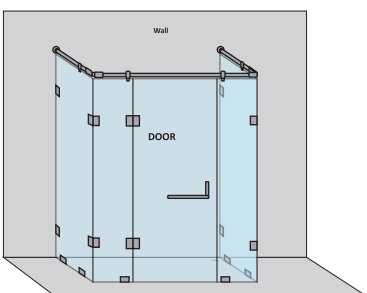

PODIUM-B (S) – C SHAPE SHOWER PARTITION

4 Fixed Glass + 1 Door(with Square shape stabilizer set & door Handle)				
Specification	Item Code	Width(mm)	Height(mm)	MRP(Rs.)
8mm Clear Glass, CP finish hw	SPCS8312AA	2800-3200	1950	62860
8mm Clear Glass, CP finish hw	SPCS8312AB	3201-3600	1950	67370
8mm Clear Glass, CP finish hw	SPCS8312AC	3601-4000	1950	69410
10mm Clear Glass, CP finish hw	SPCS1312AA	2800-3200	1950	73900
10mm Clear Glass, CP finish hw	SPCS1312AB	3201-3600	1950	77110
10mm Clear Glass, CP finish hw	SPCS1312AC	3601-4000	1950	80330