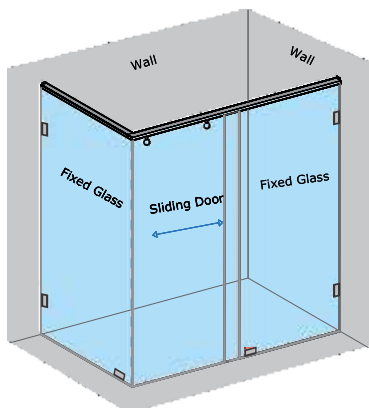

ARISTOS SIGNA-B - CORNER SLIDING SHOWER PARTITION

NEW

2 Fixed Glass + 1 Sliding Door on corner (Black Matte Finish)				
Specification	Item Code	Width(mm)	Height(mm)	MRP(Rs.)
8mm Clear Glass, BM finish hw	SPCS8506AD	1800-2200	2000	47850
8mm Clear Glass, BM finish hw	SPCS8506AE	2201-2600	2000	53570
8mm Clear Glass, BM finish hw	SPCS8506AF	2601-3000	2000	58300