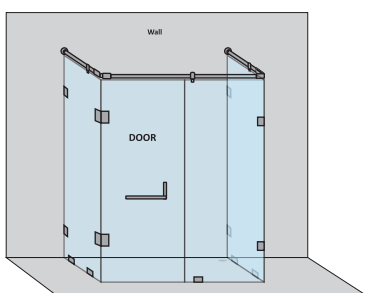

PODIUM-A (S) - C SHAPE SHOWER PARTITION

3 Fixed Glass + 1 Door(with square shape stabilizer rod set & door Handle)				
Specification	Item Code	Width(mm)	Height(mm)	MRP(Rs.)
8mm Clear Glass, CP finish hw	SPCS8311AA	2500-2800	1950	51940
8mm Clear Glass, CP finish hw	SPCS8311AB	2801-3200	1950	56440
8mm Clear Glass, CP finish hw	SPCS8311AC	3201-3600	1950	59550
8mm Clear Glass, CP finish hw	SPCS8311AD	3601-4000	1950	62060
10mm Clear Glass, CP finish hw	SPCS1311AA	2500-2800	1950	59730
10mm Clear Glass, CP finish hw	SPCS1311AB	2801-3200	1950	64900
10mm Clear Glass, CP finish hw	SPCS1311AC	3201-3600	1950	68480
10mm Clear Glass, CP finish hw	SPCS1311AD	3601-4000	1950	71370