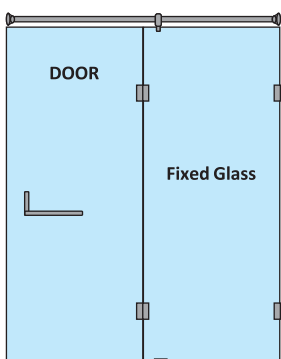

GIANA-A (S) WALL-TO-WALL SHOWER PARTITION

1 Fixed Glass + 1 Door(on glass)(with square shape stabilizer rod set & door Handle)				
Specification	Item Code	Width(mm)	Height(mm)	MRP(Rs.)
8mm Clear Glass, CP finish hw	SPWW8303AA	800-1200	1950	25060
8mm Clear Glass, CP finish hw	SPWW8303AB	1201-1600	1950	29880
8mm Clear Glass, CP finish hw	SPWW8303AC	1601-2000	1950	33310
10mm Clear Glass, CP finish hw	SPWW1303AA	800-1200	1950	28920
10mm Clear Glass, CP finish hw	SPWW1303AB	1201-1600	1950	33410
10mm Clear Glass, CP finish hw	SPWW1303AC	1601-2000	1950	36950