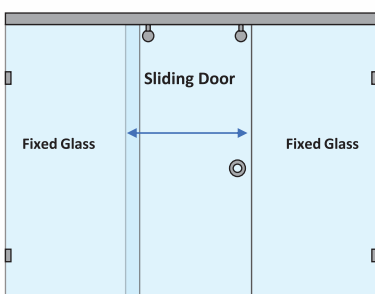

ELISA XL - WALL-TO-WALL SLIDING SHOWER PARTITION

2 Fixed Glass + 1 Sliding Door in center(CP Finish)

Specification	Item Code	Width(mm)	Height(mm)	MRP(Rs.)
8mm Clear Glass, CP finish hw	SPWW8502AA	1000-1500	2000	35390
8mm Clear Glass, CP finish hw	SPWW8502AB	1601-2000	2000	36720
8mm Clear Glass, CP finish hw	SPWW8502AC	2001-2500	2000	38000