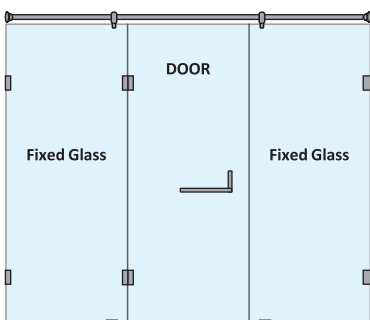

GIANA-B (S) WALL-TO-WALL SHOWER PARTITION

2 Fixed Glass + 1 Door(in center)(with square shape stabilizer rod set & door Handle)				
Specification	Item Code	Width(mm)	Height(mm)	MRP(Rs.)
8mm Clear Glass, CP finish hw	SPWW8304AA	1200-1600	1950	33840
8mm Clear Glass, CP finish hw	SPWW8304AB	1601-2000	1950	36090
8mm Clear Glass, CP finish hw	SPWW8304AC	2001-2400	1950	42630
8mm Clear Glass, CP finish hw	SPWW8304AC	2401-2500	1950	46380
10mm Clear Glass, CP finish hw	SPWW1304AA	1200-1600	1950	40590
10mm Clear Glass, CP finish hw	SPWW1304AB	1601-2000	1950	45950
10mm Clear Glass, CP finish hw	SPWW1304AC	2001-2400	1950	51300
10mm Clear Glass, CP finish hw	SPWW1304AC	2401-2500	1950	55480