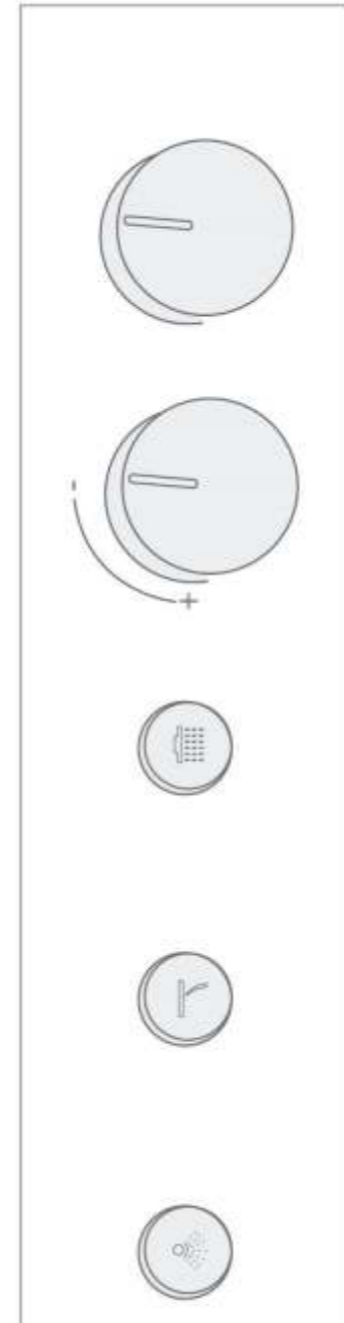

**THERMOSTATIC 5 WAY
DIVERTER**
Cat. No. F8015743CH
₹ 60,000

SOLACE CUSTOM SHOWERING

5-Way Thermostatic Diverter

Presenting the new Solace Luxury 5 - Way Thermostatic Diverter, designed to deliver a rejuvenating bathing experience while instilling a sense of tranquillity to your bathroom space. Its sophisticated customizable shower technology is activated with simple intuitive push control to make your shower experience more personalized than ever before.

Why the 5-Way Thermostatic Diverter?

- Recessed Design - Fits perfectly inside the wall.
- Intuitive Push Control.
- Minimal and Clean - Eliminates the need of multiple diverter knobs.
- 38°C Safe Stop Button (thermostat).
- Simultaneous use of all 5 functions.

Design and Build:

- High quality brass body with zinc alloy handles.
- High quality Thermostatic Vernet from France.
- Diamond cut knurled knobs for secure grip.
- Easy to Install.