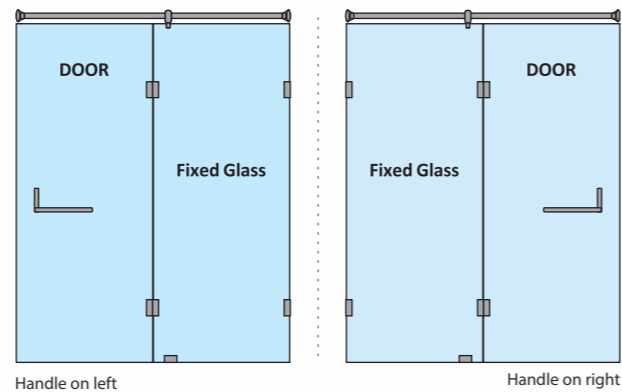

HYBRIS-C WALL-TO-WALL SHOWER PARTITION

1 Fixed Glass + 1 Door(on wall)(with round/square shape stabilizer rod set & door Handle)					
Specification	Item Code	Width(mm)	Height(mm)	Round MRP(Rs.)	Square MRP(Rs.)
8mm Clear Glass, CP finish hw	SPWW8102AA	800-1200	1950	23870	25060
8mm Clear Glass, CP finish hw	SPWW8102AB	1201-1600	1950	28460	29880
8mm Clear Glass, CP finish hw	SPWW8102AC	1601-2000	1950	31720	33310
10mm Clear Glass, CP finish hw	SPWW1102AA	800-1200	1950	27540	28920
10mm Clear Glass, CP finish hw	SPWW1102AB	1201-1600	1950	31820	33410
10mm Clear Glass, CP finish hw	SPWW1102AC	1601-2000	1950	35190	36950

GIANA-B WALL-TO-WALL SHOWER PARTITION

2 Fixed Glass + 1 Door(in center)(with round/square shape stabilizer rod set & door Handle)					
Specification	Item Code	Width(mm)	Height(mm)	Round MRP(Rs.)	Square MRP(Rs.)
8mm Clear Glass, CP finish hw	SPWW8304AA	1200-1600	1950	33840	32230
8mm Clear Glass, CP finish hw	SPWW8304AB	1601-2000	1950	36090	34370
8mm Clear Glass, CP finish hw	SPWW8304AC	2001-2400	1950	42630	40600
8mm Clear Glass, CP finish hw	SPWW8304AC	2401-2500	1950	46380	44170
10mm Clear Glass, CP finish hw	SPWW1304AA	1200-1600	1950	40590	38660
10mm Clear Glass, CP finish hw	SPWW1304AB	1601-2000	1950	45950	43760
10mm Clear Glass, CP finish hw	SPWW1304AC	2001-2400	1950	51300	48860
10mm Clear Glass, CP finish hw	SPWW1304AC	2401-2500	1950	55480	52840

GIANA-A WALL-TO-WALL SHOWER PARTITION