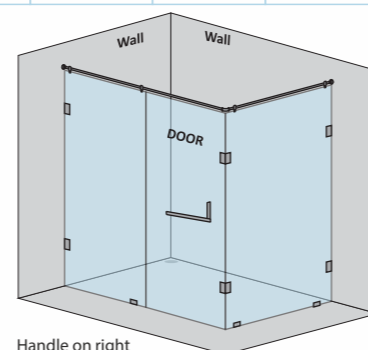

2 Fixed Glass + 1 Door(on glass)(with Round/square shape stabilizer rod set & door Handle)					
Specification	Item Code	Width(mm)	Height(mm)	Round MRP(Rs.)	Square MRP(Rs.)
8mm Clear Glass, CP finish hw	SPLS8308AA	1800-2000	1950	38250	40160
8mm Clear Glass, CP finish hw	SPLS8308AB	2001-2400	1950	41310	43380
8mm Clear Glass, CP finish hw	SPLS8308AC	2401-2500	1950	45390	47660
8mm Clear Glass, CP finish hw	SPLS8308AD	2801-3000	1950	50490	53010
10mm Clear Glass, CP finish hw	SPLS1308AA	1800-2000	1950	44680	46910
10mm Clear Glass, CP finish hw	SPLS1308AB	2001-2400	1950	49160	51620
10mm Clear Glass, CP finish hw	SPLS1308AC	2401-2500	1950	53860	56550
10mm Clear Glass, CP finish hw	SPLS1308AD	2801-3000	1950	58000	60900