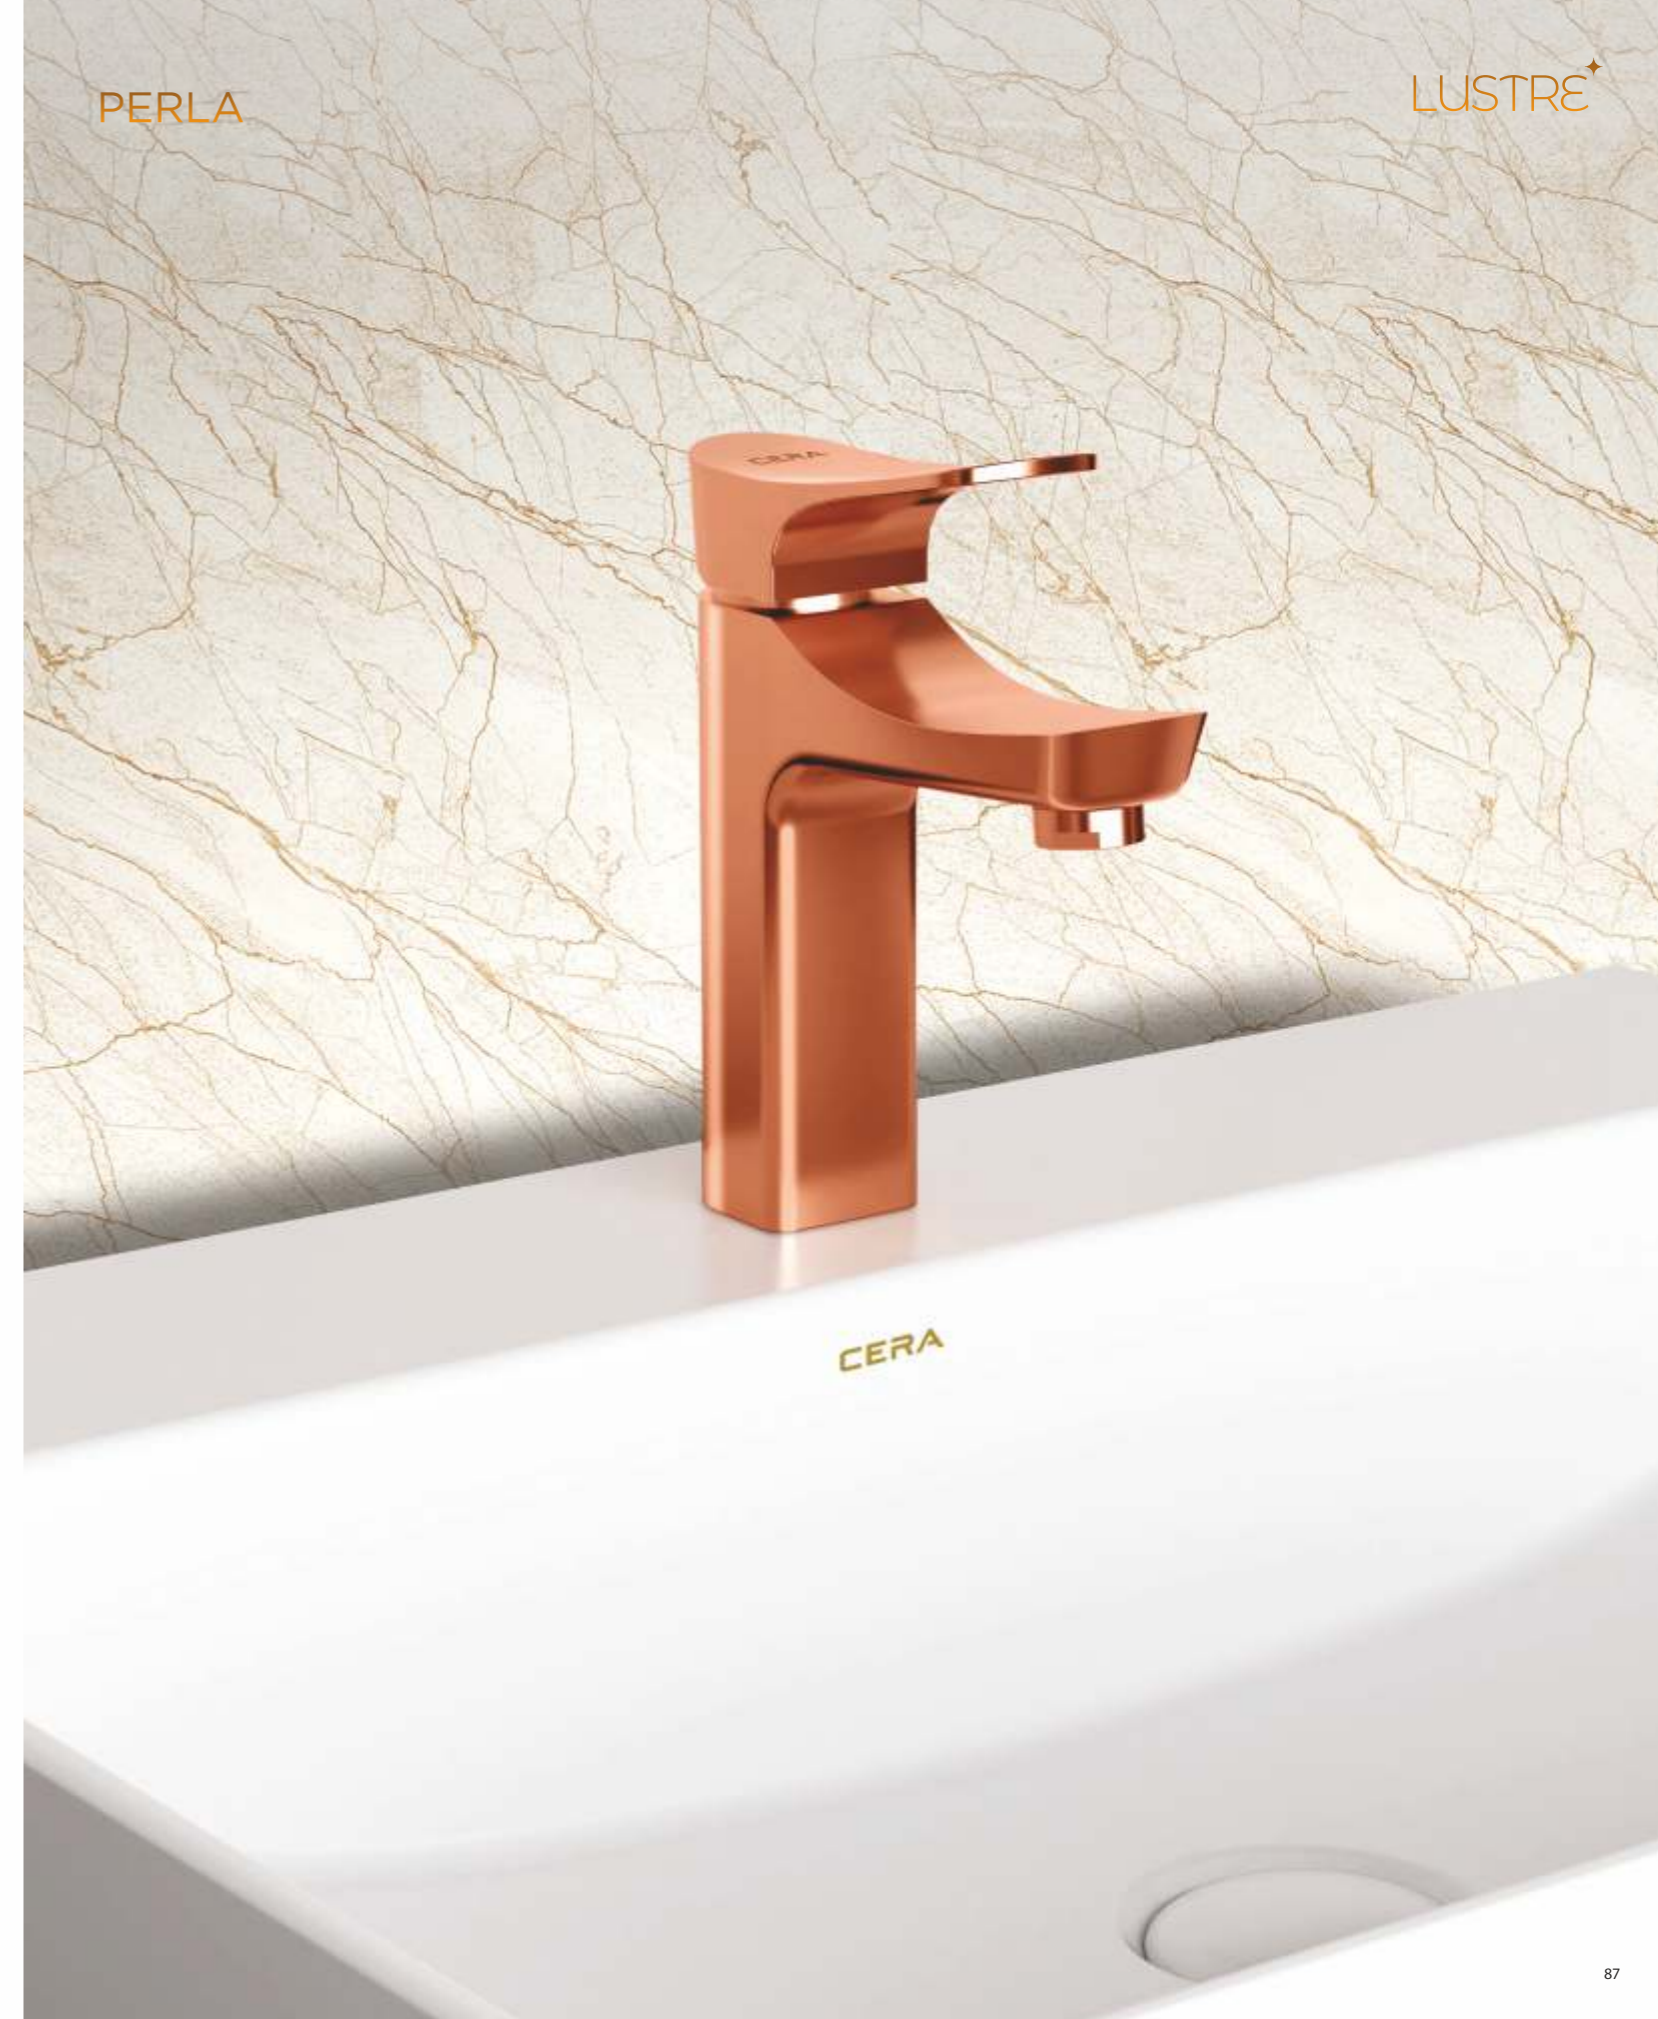

RUBY Black Matte
QUARTER TURN

PERLA

LUSTRE