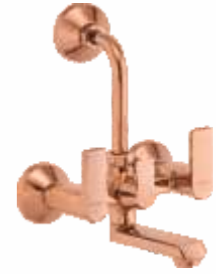

F1016401RG
Wall mixer with 210 mm (8.5") long bend pipe for overhead shower
₹ 13,780