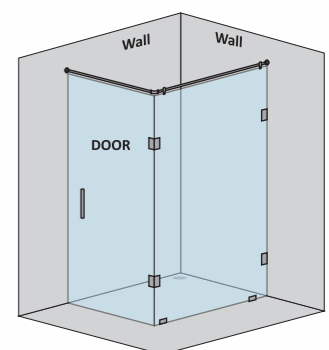

CAPTIVATE-C - L SHAPE SHOWER PARTITION

2 Fixed Glass + 1 Door(in corner)(with round/square shape stabilizer rod set & door Handle)					
Specification	Item Code	Width(mm)	Height(mm)	Round MRP(Rs.)	Square MRP(Rs.)
8mm Clear Glass, CP finish hw	SPLS8107AA	1800-2000	1950	38250	41230
8mm Clear Glass, CP finish hw	SPLS8107AB	2001-2400	1950	41310	43380
8mm Clear Glass, CP finish hw	SPLS8107AC	2401-2500	1950	45390	46050
8mm Clear Glass, CP finish hw	SPLS8107AD	2801-3000	1950	50490	51300
10mm Clear Glass, CP finish hw	SPLS1107AA	1800-2000	1950	44680	48200
10mm Clear Glass, CP finish hw	SPLS1107AB	2001-2400	1950	49160	53340
10mm Clear Glass, CP finish hw	SPLS1107AC	2401-2500	1950	53860	58370
10mm Clear Glass, CP finish hw	SPLS1107AD	2801-3000	1950	58000	63510

CAPTIVATE-A - L SHAPE SHOWER PARTITION

1 Fixed glass + 1 Door(on wall) (with round/square shape stabilizer set & door handle)					
Specification	Item Code	Width(mm)	Height(mm)	Round MRP(Rs.)	Square MRP(Rs.)
8mm Clear Glass, CP finish hw	SPLS8105AA	1500-1700	1950	34680	36410
8mm Clear Glass, CP finish hw	SPLS8105AB	1701-1900	1950	36720	38560
10mm Clear Glass, CP finish hw	SPLS1105AA	1500-1700	1950	35700	37490
10mm Clear Glass, CP finish hw	SPLS1105AB	1701-1900	1950	37740	39630

CAPTIVATE-G - L SHAPE SHOWER PARTITION