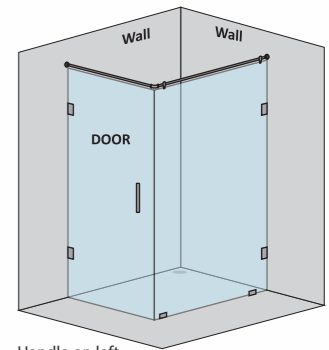

CAPTIVATE-A - L SHAPE SHOWER PARTITION

| 1 Fixed glass + 1 Door(on wall) (with round/square shape stabilizer set & door handle) | | | | | |
|--|------------|-----------|------------|----------------|-----------------|
| Specification | Item Code | Width(mm) | Height(mm) | Round MRP(Rs.) | Square MRP(Rs.) |
| 8mm Clear Glass, CP finish hw | SPLS8105AA | 1500-1700 | 1950 | 34680 | 36410 |
| 8mm Clear Glass, CP finish hw | SPLS8105AB | 1701-1900 | 1950 | 36720 | 38560 |
| 10mm Clear Glass, CP finish hw | SPLS1105AA | 1500-1700 | 1950 | 35700 | 37490 |
| 10mm Clear Glass, CP finish hw | SPLS1105AB | 1701-1900 | 1950 | 37740 | 39630 |