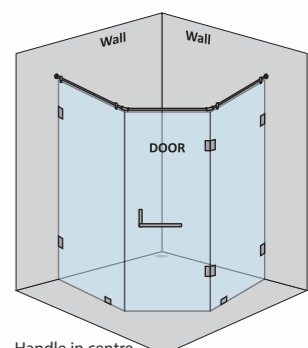

Handle in centre

ELISA - WALL-TO-WALL SLIDING SHOWER PARTITION

| 1 Fixed Glass + 1 Sliding Door(CP Finish/Black Matte Finish) | | | | | |
|--|------------|-----------|------------|--------------------|----------------------|
| Specification | Item Code | Width(mm) | Height(mm) | CP Finish MRP(Rs.) | Black Matte MRP(Rs.) |
| 8mm Clear Glass, CP finish hw | SPWW8501AA | 1000-1500 | 2000 | 30090 | 33100 |
| 8mm Clear Glass, CP finish hw | SPWW8501AB | 1501-2000 | 2000 | 33150 | 36470 |