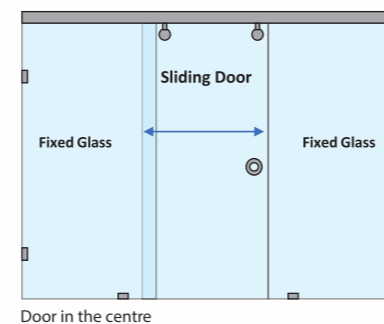

ELISA - WALL-TO-WALL SLIDING SHOWER PARTITION

1 Fixed Glass + 1 Sliding Door(CP Finish/Black Matte Finish)					
Specification	Item Code	Width(mm)	Height(mm)	CP Finish MRP(Rs.)	Black Matte MRP(Rs.)
8mm Clear Glass, CP finish hw	SPWW8501AA	1000-1500	2000	30090	33100
8mm Clear Glass, CP finish hw	SPWW8501AB	1501-2000	2000	33150	36470

ELISA-B XL - WALL-TO-WALL SLIDING SHOWER PARTITION

2 Fixed Glass + 1 Sliding Door in center(CP Finish)				
Specification	Item Code	Width(mm)	Height(mm)	MRP(Rs.)
8mm Clear Glass, CP finish hw	SPWW8502AD	1000-1500	2000	40700
8mm Clear Glass, CP finish hw	SPWW8502AE	1601-2000	2000	42230
8mm Clear Glass, CP finish hw	SPWW8502AF	2001-2500	2000	43700

ELISA XL - WALL-TO-WALL SLIDING SHOWER PARTITION

2 Fixed Glass + 1 Sliding Door in center(CP Finish)				
Specification	Item Code	Width(mm)	Height(mm)	MRP(Rs.)
8mm Clear Glass, CP finish hw	SPWW8502AA	1000-1500	2000	35390
8mm Clear Glass, CP finish hw	SPWW8502AB	1601-2000	2000	36720
8mm Clear Glass, CP finish hw	SPWW8502AC	2001-2500	2000	38000

ENCLAVE - CORNER SLIDING SHOWER PARTITION

2 Fixed Glass + 2 Sliding Doors in Corner (CP Finish)				
Specification	Item Code	Width(mm)	Height(mm)	MRP(Rs.)
8mm Clear Glass, CP finish hw	SPCS8503AA	1800-2200	2000	44000
8mm Clear Glass, CP finish hw	SPCS8503AB	2201-2600	2000	49250
8mm Clear Glass, CP finish hw	SPCS8503AC	2601-3000	2000	53700