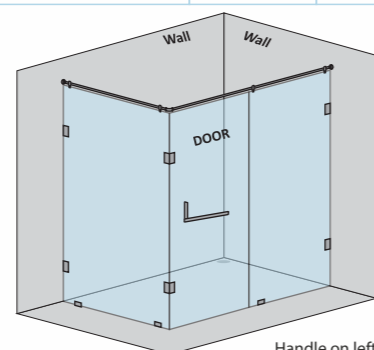

2 Fixed Glass + 1 Door(on glass)(with Round/square shape stabilizer rod set & door Handle)					
Specification	Item Code	Width(mm)	Height(mm)	Round MRP(Rs.)	Square MRP(Rs.)
8mm Clear Glass, CP finish hw	SPLS8308AA	1800-2000	1950	38250	40160
8mm Clear Glass, CP finish hw	SPLS8308AB	2001-2400	1950	41310	43380
8mm Clear Glass, CP finish hw	SPLS8308AC	2401-2500	1950	45390	47660
8mm Clear Glass, CP finish hw	SPLS8308AD	2801-3000	1950	50490	53010
10mm Clear Glass, CP finish hw	SPLS1308AA	1800-2000	1950	44680	46910
10mm Clear Glass, CP finish hw	SPLS1308AB	2001-2400	1950	49160	51620
10mm Clear Glass, CP finish hw	SPLS1308AC	2401-2500	1950	53860	56550
10mm Clear Glass, CP finish hw	SPLS1308AD	2801-3000	1950	58000	60900