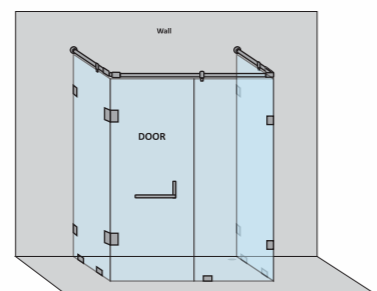

Handle on either side

Handle in centre

PODIUM-A - C SHAPE SHOWER PARTITION

| 3 Fixed Glass + 1 Door(with round/square shape stabilizer rod set & door Handle) | | | | | |
|--|------------|-----------|------------|----------------|-----------------|
| Specification | Item Code | Width(mm) | Height(mm) | Round MRP(Rs.) | Square MRP(Rs.) |
| 8mm Clear Glass, CP finish hw | SPCS8111AA | 2500-2800 | 1950 | 49470 | 51940 |
| 8mm Clear Glass, CP finish hw | SPCS8111AB | 2801-3200 | 1950 | 53750 | 56440 |
| 8mm Clear Glass, CP finish hw | SPCS8111AC | 3201-3600 | 1950 | 56710 | 59550 |
| 8mm Clear Glass, CP finish hw | SPCS8111AD | 3601-4000 | 1950 | 59100 | 62060 |
| 10mm Clear Glass, CP finish hw | SPCS1111AA | 2500-2800 | 1950 | 56890 | 59730 |
| 10mm Clear Glass, CP finish hw | SPCS1111AB | 2801-3200 | 1950 | 61810 | 64900 |
| 10mm Clear Glass, CP finish hw | SPCS1111AC | 3201-3600 | 1950 | 65220 | 68480 |
| 10mm Clear Glass, CP finish hw | SPCS1111AD | 3601-4000 | 1950 | 67970 | 71370 |