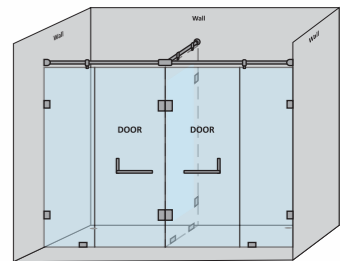

Handle in centre