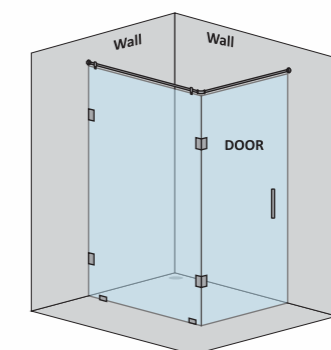

CAPTIVATE-C - L SHAPE SHOWER PARTITION

2 Fixed Glass + 1 Door(in corner)(with round/square shape stabilizer rod set & door Handle)					
Specification	Item Code	Width(mm)	Height(mm)	Round MRP(Rs.)	Square MRP(Rs.)
8mm Clear Glass, CP finish hw	SPLS8107AA	1800-2000	1950	38250	41230
8mm Clear Glass, CP finish hw	SPLS8107AB	2001-2400	1950	41310	43380
8mm Clear Glass, CP finish hw	SPLS8107AC	2401-2500	1950	45390	46050
8mm Clear Glass, CP finish hw	SPLS8107AD	2801-3000	1950	50490	51300
10mm Clear Glass, CP finish hw	SPLS1107AA	1800-2000	1950	44680	48200
10mm Clear Glass, CP finish hw	SPLS1107AB	2001-2400	1950	49160	53340
10mm Clear Glass, CP finish hw	SPLS1107AC	2401-2500	1950	53860	58370
10mm Clear Glass, CP finish hw	SPLS1107AD	2801-3000	1950	58000	63510

CAPTIVATE-A - L SHAPE SHOWER PARTITION

1 Fixed glass + 1 Door(on wall) (with round/square shape stabilizer set & door handle)					
Specification	Item Code	Width(mm)	Height(mm)	Round MRP(Rs.)	Square MRP(Rs.)
8mm Clear Glass, CP finish hw	SPLS8105AA	1500-1700	1950	34680	36410
8mm Clear Glass, CP finish hw	SPLS8105AB	1701-1900	1950	36720	38560
10mm Clear Glass, CP finish hw	SPLS1105AA	1500-1700	1950	35700	37490
10mm Clear Glass, CP finish hw	SPLS1105AB	1701-1900	1950	37740	39630

CAPTIVATE-G - L SHAPE SHOWER PARTITION