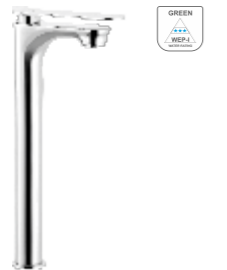

F1018102
Pillar cock with 305 mm (12") long extended body and aerator
₹ 3,670