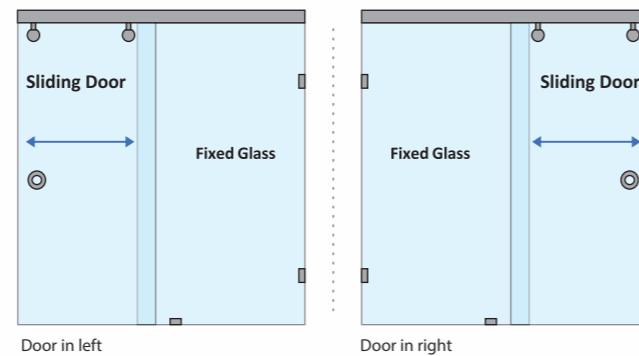

Handle in centre

ELISA - WALL-TO-WALL SLIDING SHOWER PARTITION

| 1 Fixed Glass + 1 Sliding Door(CP Finish/Black Matte Finish) | | | | | |
|--|------------|-----------|------------|--------------------|----------------------|
| Specification | Item Code | Width(mm) | Height(mm) | CP Finish MRP(Rs.) | Black Matte MRP(Rs.) |
| 8mm Clear Glass, CP finish hw | SPWW8501AA | 1000-1500 | 2000 | 30090 | 33100 |
| 8mm Clear Glass, CP finish hw | SPWW8501AB | 1501-2000 | 2000 | 33150 | 36470 |