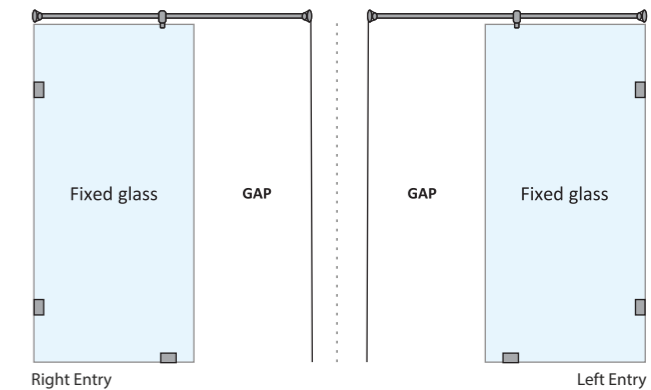

Presenting Customized Shower Partitions

Partitions that are made to bring you closer to your dream space.

Our stunning shower partitions demark the wet & dry areas of your bathroom and prevent water from invading the unwanted areas of your bathroom space.

Re-invent your bathroom to your vibe and have a hassle-free shower experience with Cera's Customised Shower Partitions that can be custom made to any dimension. These sleek and stunning partitions are safe, durable, leak proof and come with world class hardware consisting of a range of colours.

Our huge variety of glass and fitments give you a wide range of designs to choose from. Choose from Chrome-Plated Brass, Black Matt, French Gold & Rose Gold finishes so you can play it your way and let your shower partition imbibe your vibe.

Just connect with us and our trained team will help you make decisions at every step, right up to door-step installation.

With Cera Customised Partitions, make your bathroom a space that is hassle-free, tranquil and uniquely yours.

HYBRIS-A WALK-IN SHOWER PARTITION

Only 1 fixed glass w/o door (with round/square shape stabilizer rod set)

Specification	Item Code	Width(mm)	Height(mm)	Round MRP(Rs.)	Square MRP(Rs.)
8mm Clear Glass, CP finish hw	SPWP8100AA	600-900	1950	16120	16930
8mm Clear Glass, CP finish hw	SPWP8100AB	901-1100	1950	16630	17460
8mm Clear Glass, CP finish hw	SPWP8100AC	1101-1200	1950	17340	18210
10mm Clear Glass, CP finish hw	SPWP1100AA	600-900	1950	16600	17430
10mm Clear Glass, CP finish hw	SPWP1100AB	901-1100	1950	17130	17990
10mm Clear Glass, CP finish hw	SPWP1100AC	1101-1200	1950	17860	18750

FEATURES

Custom Made

Leak Proof

Extremely Safe Glass

Door Step installation

Easy to Maintain

World class hardware

Available in Round and Square shapes