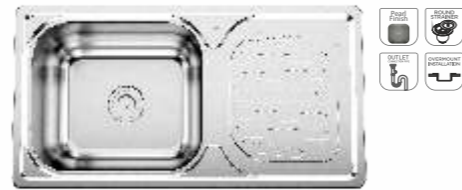

BELLA
Single bowl sink with drain board
304 grade stainless steel
Size: 780 x 410 mm (31" x 16")
Bowl Size: 380 x 330 mm (15" x 13")
Depth: 210 mm (8")
Installation: Over-mount
Cat. No. B4722502 - Pearl finish ₹ 9,080