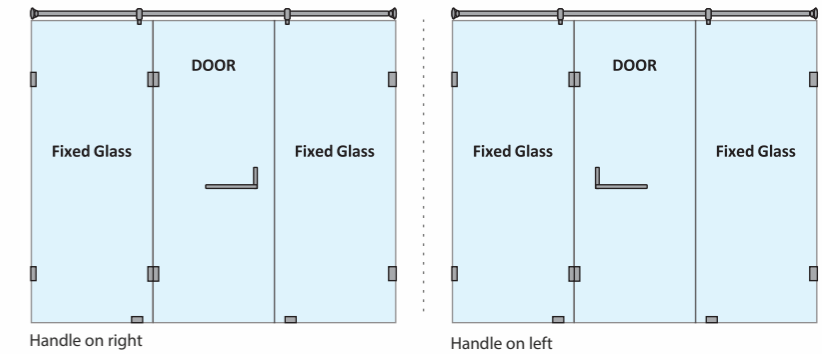

2 Fixed Glass + 1 Door(in center)(with round/square shape stabilizer rod set & door Handle)					
Specification	Item Code	Width(mm)	Height(mm)	Round MRP(Rs.)	Square MRP(Rs.)
8mm Clear Glass, CP finish hw	SPWW8304AA	1200-1600	1950	33840	32230
8mm Clear Glass, CP finish hw	SPWW8304AB	1601-2000	1950	36090	34370
8mm Clear Glass, CP finish hw	SPWW8304AC	2001-2400	1950	42630	40600
8mm Clear Glass, CP finish hw	SPWW8304AC	2401-2500	1950	46380	44170
10mm Clear Glass, CP finish hw	SPWW1304AA	1200-1600	1950	40590	38660
10mm Clear Glass, CP finish hw	SPWW1304AB	1601-2000	1950	45950	43760
10mm Clear Glass, CP finish hw	SPWW1304AC	2001-2400	1950	51300	48860
10mm Clear Glass, CP finish hw	SPWW1304AC	2401-2500	1950	55480	52840