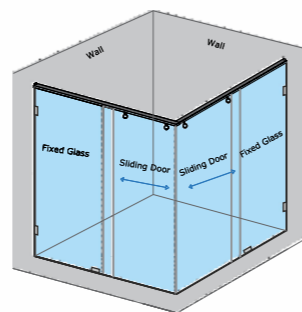

Door in the centre