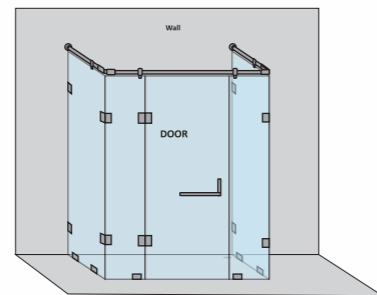

Handle on right