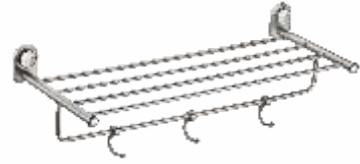

ORMOND RANGE (SS 304)

Towel rack 600 mm (24")
F5003101 ₹ 4,220

Towel rack 450 mm (18")
F5003102 ₹ 4,080