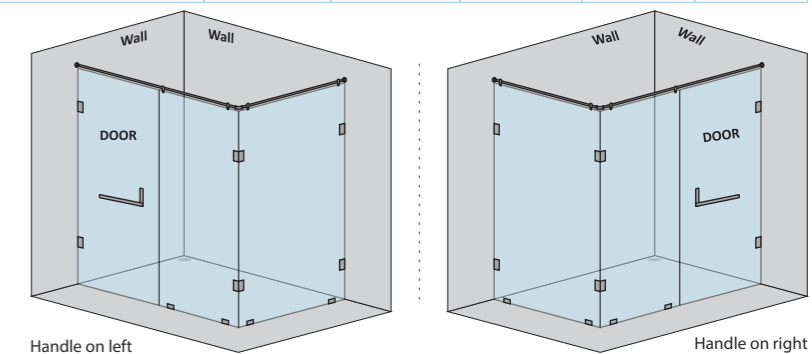

2 Fixed Glass + 1 Door(on wall)(with round/square shape stabilizer rod set & door Handle)					
Specification	Item Code	Width(mm)	Height(mm)	Round MRP(Rs.)	Square MRP(Rs.)
8mm Clear Glass, CP finish hw	SPLS8109AA	1800-2000	1950	32230	41230
8mm Clear Glass, CP finish hw	SPLS8109AB	2001-2400	1950	34370	43380
8mm Clear Glass, CP finish hw	SPLS8109AC	2401-2500	1950	40600	46050
8mm Clear Glass, CP finish hw	SPLS8109AD	2801-3000	1950	44170	51300
10mm Clear Glass, CP finish hw	SPLS1109AA	1800-2000	1950	38660	48200
10mm Clear Glass, CP finish hw	SPLS1109AB	2001-2400	1950	43760	53340
10mm Clear Glass, CP finish hw	SPLS1109AC	2401-2500	1950	48860	58370
10mm Clear Glass, CP finish hw	SPLS1109AD	2801-3000	1950	52840	63510