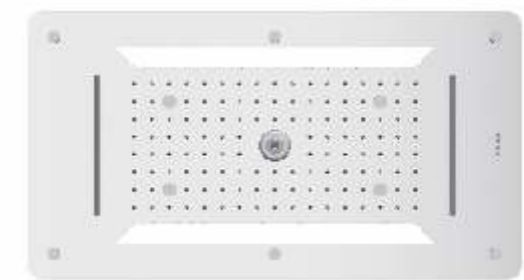

Lush Rain

Mist Flow

Bubble/ Laminar Flow

Single Cascade

Double Cascade

ETERNUM LED CEILING SHOWER

Presenting the Eternum LED Ceiling Shower with 5 - function customization, built to personalize serenity in your space.