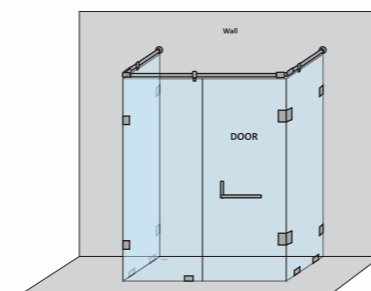

Handle on left