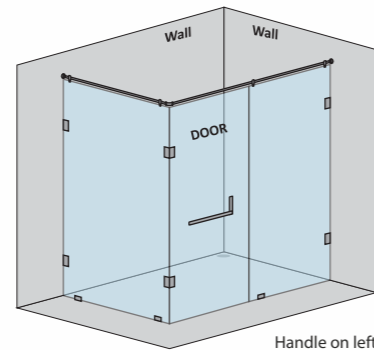

CAPTIVATE-A - L SHAPE SHOWER PARTITION

| 1 Fixed glass + 1 Door(on wall) (with round/square shape stabilizer set & door handle) | | | | | |
|--|------------|-----------|------------|----------------|-----------------|
| Specification | Item Code | Width(mm) | Height(mm) | Round MRP(Rs.) | Square MRP(Rs.) |
| 8mm Clear Glass, CP finish hw | SPLS8105AA | 1500-1700 | 1950 | 34680 | 36410 |
| 8mm Clear Glass, CP finish hw | SPLS8105AB | 1701-1900 | 1950 | 36720 | 38560 |
| 10mm Clear Glass, CP finish hw | SPLS1105AA | 1500-1700 | 1950 | 35700 | 37490 |
| 10mm Clear Glass, CP finish hw | SPLS1105AB | 1701-1900 | 1950 | 37740 | 39630 |