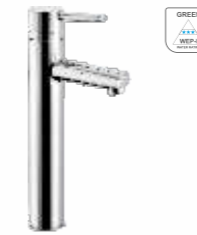

F2013452
Single lever basin mixer with 315 mm (12.5")
extended body and 600 mm braided
connection pipe (without pop-up)
₹ 5,200