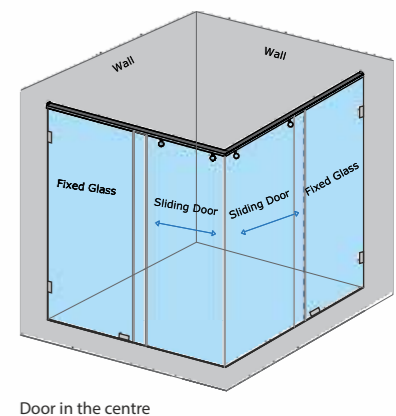

ELISA - WALL-TO-WALL SLIDING SHOWER PARTITION

1 Fixed Glass + 1 Sliding Door(CP Finish/Black Matte Finish)					
Specification	Item Code	Width(mm)	Height(mm)	CP Finish MRP(Rs.)	Black Matte MRP(Rs.)
8mm Clear Glass, CP finish hw	SPWW8501AA	1000-1500	2000	30090	33100
8mm Clear Glass, CP finish hw	SPWW8501AB	1501-2000	2000	33150	36470

ELISA-B XL - WALL-TO-WALL SLIDING SHOWER PARTITION

2 Fixed Glass + 1 Sliding Door in center(CP Finish)				
Specification	Item Code	Width(mm)	Height(mm)	MRP(Rs.)
8mm Clear Glass, CP finish hw	SPWW8502AD	1000-1500	2000	40700
8mm Clear Glass, CP finish hw	SPWW8502AE	1601-2000	2000	42230
8mm Clear Glass, CP finish hw	SPWW8502AF	2001-2500	2000	43700

ELISA XL - WALL-TO-WALL SLIDING SHOWER PARTITION

2 Fixed Glass + 1 Sliding Door in center(CP Finish)				
Specification	Item Code	Width(mm)	Height(mm)	MRP(Rs.)
8mm Clear Glass, CP finish hw	SPWW8502AA	1000-1500	2000	35390
8mm Clear Glass, CP finish hw	SPWW8502AB	1601-2000	2000	36720
8mm Clear Glass, CP finish hw	SPWW8502AC	2001-2500	2000	38000

ENCLAVE - CORNER SLIDING SHOWER PARTITION

2 Fixed Glass + 2 Sliding Doors in Corner (CP Finish)				
Specification	Item Code	Width(mm)	Height(mm)	MRP(Rs.)
8mm Clear Glass, CP finish hw	SPCS8503AA	1800-2200	2000	44000
8mm Clear Glass, CP finish hw	SPCS8503AB	2201-2600	2000	49250
8mm Clear Glass, CP finish hw	SPCS8503AC	2601-3000	2000	53700