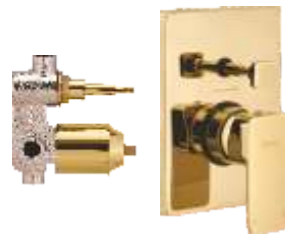

High flow single lever concealed diverter
Exposed part **F1005721FG** ₹ 6,840
Concealed part **F4030101FG** ₹ 5,620
Set ₹ 12,460