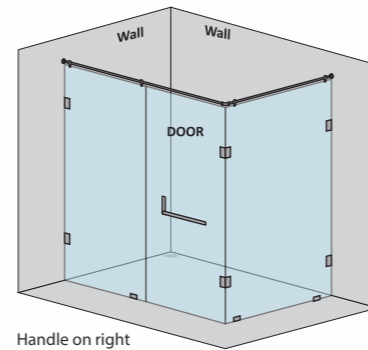

CAPTIVATE-A - L SHAPE SHOWER PARTITION

| 1 Fixed glass + 1 Door(on wall) (with round/square shape stabilizer set & door handle) | | | | | |
|--|------------|-----------|------------|----------------|-----------------|
| Specification | Item Code | Width(mm) | Height(mm) | Round MRP(Rs.) | Square MRP(Rs.) |
| 8mm Clear Glass, CP finish hw | SPLS8105AA | 1500-1700 | 1950 | 34680 | 36410 |
| 8mm Clear Glass, CP finish hw | SPLS8105AB | 1701-1900 | 1950 | 36720 | 38560 |
| 10mm Clear Glass, CP finish hw | SPLS1105AA | 1500-1700 | 1950 | 35700 | 37490 |
| 10mm Clear Glass, CP finish hw | SPLS1105AB | 1701-1900 | 1950 | 37740 | 39630 |