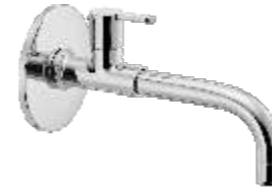

F1015154
Wall mounted basin faucet with 225 mm (9") long spout
₹ 2,730