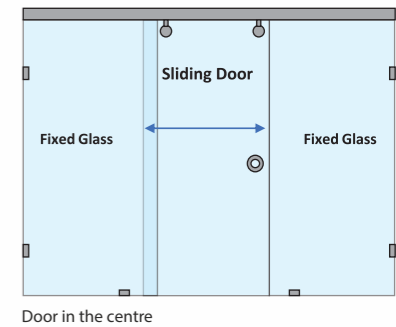

ELISA - WALL-TO-WALL SLIDING SHOWER PARTITION

1 Fixed Glass + 1 Sliding Door(CP Finish/Black Matte Finish)					
Specification	Item Code	Width(mm)	Height(mm)	CP Finish MRP(Rs.)	Black Matte MRP(Rs.)
8mm Clear Glass, CP finish hw	SPWW8501AA	1000-1500	2000	30090	33100
8mm Clear Glass, CP finish hw	SPWW8501AB	1501-2000	2000	33150	36470

ELISA-B XL - WALL-TO-WALL SLIDING SHOWER PARTITION

2 Fixed Glass + 1 Sliding Door in center(CP Finish)				
Specification	Item Code	Width(mm)	Height(mm)	MRP(Rs.)
8mm Clear Glass, CP finish hw	SPWW8502AD	1000-1500	2000	40700
8mm Clear Glass, CP finish hw	SPWW8502AE	1601-2000	2000	42230
8mm Clear Glass, CP finish hw	SPWW8502AF	2001-2500	2000	43700

ELISA XL - WALL-TO-WALL SLIDING SHOWER PARTITION

2 Fixed Glass + 1 Sliding Door in center(CP Finish)				
Specification	Item Code	Width(mm)	Height(mm)	MRP(Rs.)
8mm Clear Glass, CP finish hw	SPWW8502AA	1000-1500	2000	35390
8mm Clear Glass, CP finish hw	SPWW8502AB	1601-2000	2000	36720
8mm Clear Glass, CP finish hw	SPWW8502AC	2001-2500	2000	38000

ENCLAVE - CORNER SLIDING SHOWER PARTITION

2 Fixed Glass + 2 Sliding Doors in Corner (CP Finish)				
Specification	Item Code	Width(mm)	Height(mm)	MRP(Rs.)
8mm Clear Glass, CP finish hw	SPCS8503AA	1800-2200	2000	44000
8mm Clear Glass, CP finish hw	SPCS8503AB	2201-2600	2000	49250
8mm Clear Glass, CP finish hw	SPCS8503AC	2601-3000	2000	53700