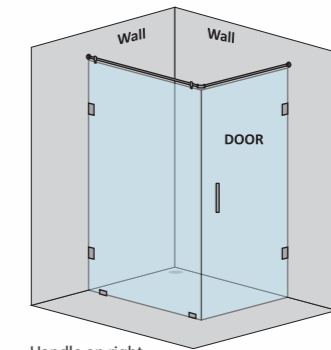

CAPTIVATE-A - L SHAPE SHOWER PARTITION

| 1 Fixed glass + 1 Door(on wall) (with round/square shape stabilizer set & door handle) | | | | | |
|--|------------|-----------|------------|----------------|-----------------|
| Specification | Item Code | Width(mm) | Height(mm) | Round MRP(Rs.) | Square MRP(Rs.) |
| 8mm Clear Glass, CP finish hw | SPLS8105AA | 1500-1700 | 1950 | 34680 | 36410 |
| 8mm Clear Glass, CP finish hw | SPLS8105AB | 1701-1900 | 1950 | 36720 | 38560 |
| 10mm Clear Glass, CP finish hw | SPLS1105AA | 1500-1700 | 1950 | 35700 | 37490 |
| 10mm Clear Glass, CP finish hw | SPLS1105AB | 1701-1900 | 1950 | 37740 | 39630 |