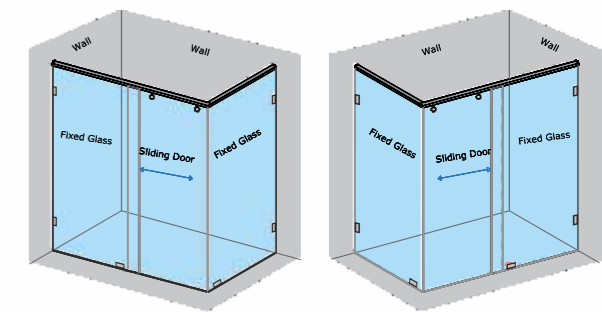

Door in the centre

Door in the centre