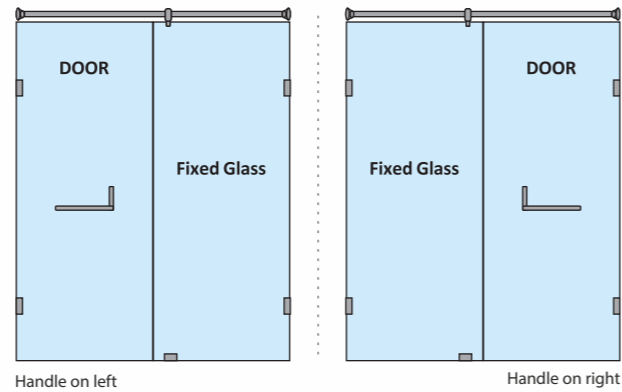

HYBRIS-C WALL-TO-WALL SHOWER PARTITION

1 Fixed Glass + 1 Door(on wall)(with round/square shape stabilizer rod set & door Handle)					
Specification	Item Code	Width(mm)	Height(mm)	Round MRP(Rs.)	Square MRP(Rs.)
8mm Clear Glass, CP finish hw	SPWW8102AA	800-1200	1950	23870	25060
8mm Clear Glass, CP finish hw	SPWW8102AB	1201-1600	1950	28460	29880
8mm Clear Glass, CP finish hw	SPWW8102AC	1601-2000	1950	31720	33310
10mm Clear Glass, CP finish hw	SPWW1102AA	800-1200	1950	27540	28920
10mm Clear Glass, CP finish hw	SPWW1102AB	1201-1600	1950	31820	33410
10mm Clear Glass, CP finish hw	SPWW1102AC	1601-2000	1950	35190	36950

GIANA-B WALL-TO-WALL SHOWER PARTITION

2 Fixed Glass + 1 Door(in center)(with round/square shape stabilizer rod set & door Handle)					
Specification	Item Code	Width(mm)	Height(mm)	Round MRP(Rs.)	Square MRP(Rs.)
8mm Clear Glass, CP finish hw	SPWW8304AA	1200-1600	1950	33840	32230
8mm Clear Glass, CP finish hw	SPWW8304AB	1601-2000	1950	36090	34370
8mm Clear Glass, CP finish hw	SPWW8304AC	2001-2400	1950	42630	40600
8mm Clear Glass, CP finish hw	SPWW8304AC	2401-2500	1950	46380	44170
10mm Clear Glass, CP finish hw	SPWW1304AA	1200-1600	1950	40590	38660
10mm Clear Glass, CP finish hw	SPWW1304AB	1601-2000	1950	45950	43760
10mm Clear Glass, CP finish hw	SPWW1304AC	2001-2400	1950	51300	48860
10mm Clear Glass, CP finish hw	SPWW1304AC	2401-2500	1950	55480	52840

GIANA-A WALL-TO-WALL SHOWER PARTITION