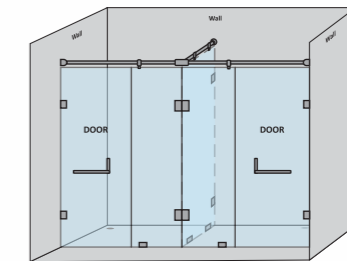

3 Fixed Glass + 2 Door(on wall)(with round/square shape stabilizer rod set & door Handle)					
Specification	Item Code	Width(mm)	Height(mm)	Round MRP(Rs.)	Square MRP(Rs.)
8mm Clear Glass, CP finish hw	SPTS8113AA	2700-3000	1950	55200	57960
8mm Clear Glass, CP finish hw	SPTS8113AB	3001-3400	1950	58750	61690
8mm Clear Glass, CP finish hw	SPTS8113AC	3401-3800	1950	61510	64590
8mm Clear Glass, CP finish hw	SPTS8113AC	3801-4200	1950	64460	67680
8mm Clear Glass, CP finish hw	SPTS8113AC	4201-4500	1950	67300	70670
10mm Clear Glass, CP finish hw	SPTS1113AA	2700-3000	1950	63480	66650
10mm Clear Glass, CP finish hw	SPTS1113AB	3001-3400	1950	67560	70940
10mm Clear Glass, CP finish hw	SPTS1113AC	3401-3800	1950	70740	74280
10mm Clear Glass, CP finish hw	SPTS1113AC	3801-4200	1950	74130	77840
10mm Clear Glass, CP finish hw	SPTS1113AC	4201-4500	1950	77400	81270

Handle on either side