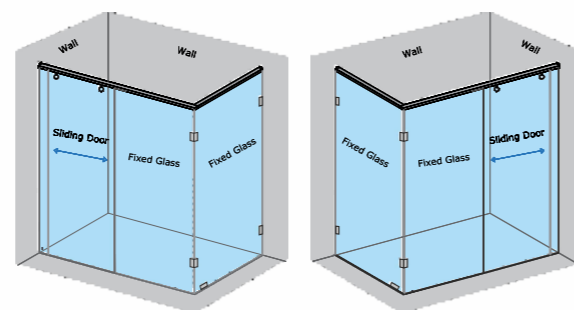

Door in left

Door in right