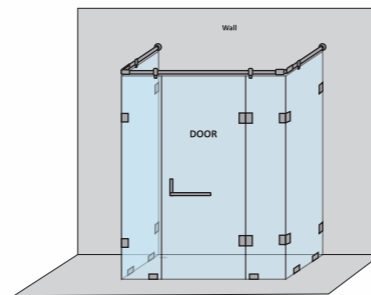

Handle on left